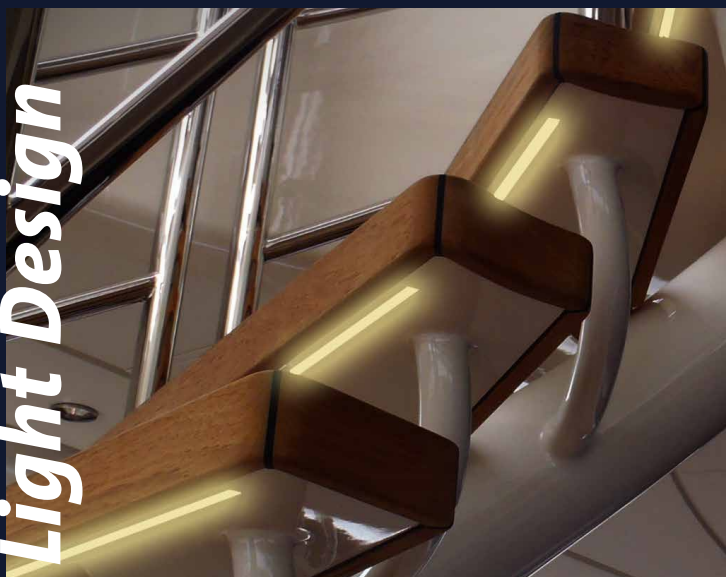

FormLite
Custom-made lighting
elements for interior and exterior

Yachtlite®

Creative Light Design

With our custom-made FormLite elements you can create fascinating lighting contours in both the interior and exterior of your yacht. This elegant alternative to the conventional rope lights from other manufacturers offers particularly soft, homogeneous illumination and a wide range of applications:

- Interior and exterior furniture contours
- Niches
- Mirror edgings
- Indirect cove lighting (ceiling protrusions)
- Steps and stairs
- Railings and handrails
- Special accents (behind pictures, mirrors, objects)

In addition, FormLite elements are perfect for indirect and background lighting, ambient lighting, etc. Perfect homogeneous illumination, absolutely light spot free, dimmable and adaptable to on-board lighting control systems.