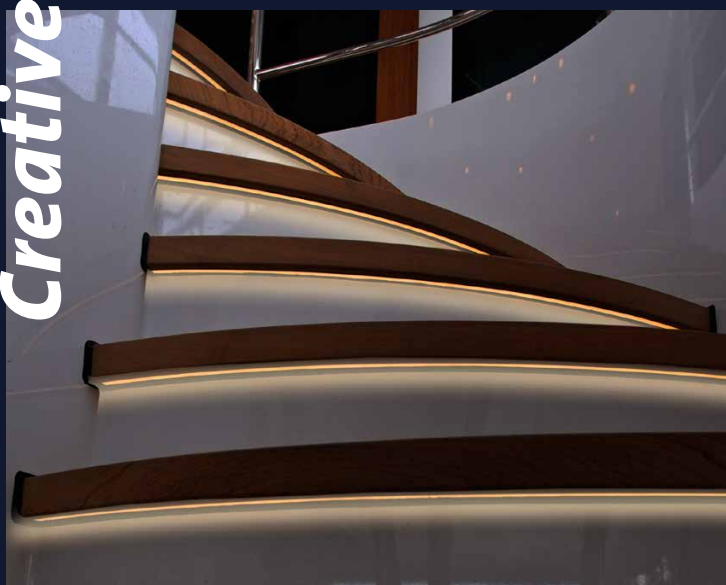

FormLite
Custom-made lighting
elements for interior and exterior

Yachtlite®

Creative Light Design

With our custom-made FormLite elements you can create fascinating lighting contours in both the interior and exterior of your yacht. This elegant alternative to the conventional rope lights from other manufacturers offers particularly soft, homogeneous illumination and a wide range of applications: